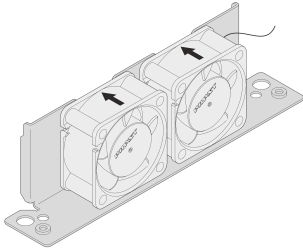

Interscale Fan Holder With Fans

Interscale Fan Holder With Fans, for desktop cases and 19" chassis. Available in different sizes and with three fan versions, with a air flow volume from 10 to 170 m³/h.

FEATURES

Fan holder for mounting on bottom of case

Fans are simple to fit to the fan holder using vibration-damping fixing material

Fan holders fix into desktop case with 2 plastic feet or into 19" case with 2 screws

Type: Fan Tray

Product Type: Fan Unit

Input Voltage DC: 12V min

Table 1/2

Catalog Number	Width	Depth	Package Quantity	Max Static Pressure	Max Ambient Temperature	Airflow
24830-101	80mm	25mm	1	95.41Pa	70°C	109m ³ /h
24828-104	40mm	20mm	1		70°C	10m ³ /h
24830-102	80mm	25mm	1			