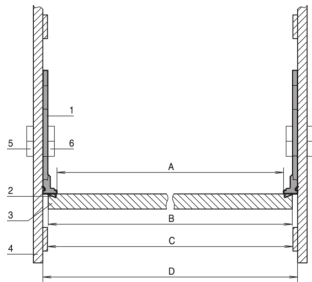

# EuropacPRO EMC Shielding Kit, Backplane to Side Panel

Vertical profile enables the EMC contact between the side panel and the backplane. The assembly grid is 30 mm.

## FEATURES

For vertical contact the support profile may be fixed to the side panel of the subrack or case (depth grid 30 mm)

With some designs the backplane can be used as the shielding rear panel of the subrack; for this a rear horizontal rail (type L-VT or H-VT) for recessed installation is required to ensure horizontal contact

## SPECIFICATIONS

- Product Family:** EuropacPRO
- Product Type:** Shielding Kit
- Works With:** Subracks

Table 1/1

Catalog Number	Rack Height	Package Quantity	Length	Material	Quick Ship
24561-199	3U	2	110mm	Stainless Steel, Aluminum	No
24561-499	6U	2	243.35mm	Stainless Steel, Aluminum	No