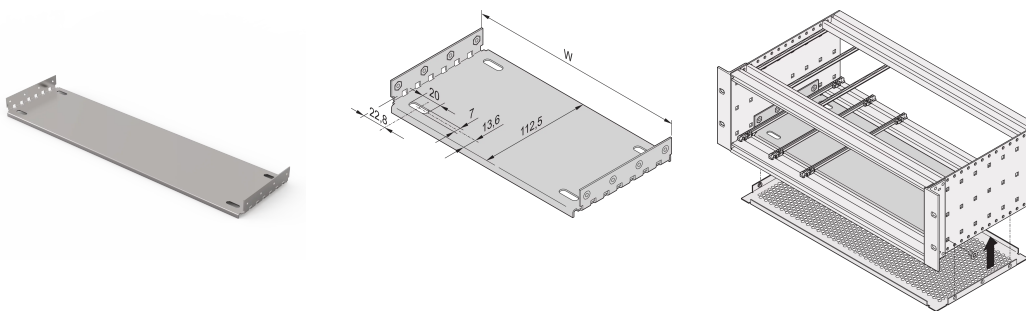

EuropacPRO Mounting Plate for Use With Cover Plate, 84 HP, 220 mm Board Length

CATALOG NUMBER

34563-024

Material	HP	W	D
34563001	28	146,87	112,50
34563009	28	146,87	172,50
34563002	42	217,99	112,50
34563014	42	217,99	172,50
34563003	63	324,67	112,50
34563019	63	324,67	172,50
34563004	84	431,35	112,50
34563024	84	431,35	172,50
34563026	84	431,35	232,50
34563028	84	431,35	292,50
34563042	84	431,35	352,50
34563044	84	431,35	412,50

Mounting plate for use with cover plates for installation and fixing of heavy components. Full width mounting plates (as wide as the subrack or the system case) are fixed to the side panels. The partial width mounting plates are fixed to the side panel and horizontal rail by means of an assembly strip.

Guide rails Type 4,4" and type strengthened cannot be used in combination with a mounting plate. Top / bottom cover which will be inserted into the groove of the light (type L) horizontal rails cannot be used in combination with a mounting plate.

CERTIFICATIONS

FEATURES

For installation and fixing of heavy components

Mounting plate, full width: The mounting plate is as wide as the subrack/system case and is fixed to the side panels

A guide rail can be fitted in first and last slot position