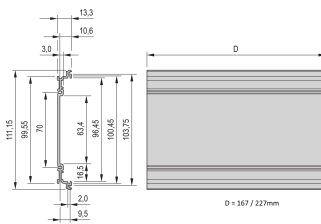

# Frame Type Plug-In Unit PRO Kit, Shielded, Perforated, 1 Connector, 3 U, 12 HP, 167 mm

CATALOG NUMBER

24813-212

3 U Front panel shieldable

5a

Protects a PCB against mechanical damage and discharges electrostatic buildup; for Euroboard formats; pair panel with one cutout for one connector.

Extruded side panels with groove to right and left, to insert a PCB (board position in accordance with standard in left side panel only)

## PRODUCT ATTRIBUTES

---

Rack Height: 3U

Rack Width: 12HP

Depth (D): 167mm

Handle Type: Trapezoid

Package Quantity: 1

EMC Gasket Type: Textile