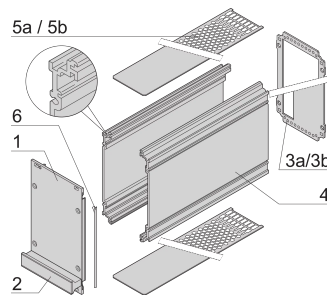

# Frame Type Plug-In Unit PRO Kit, Shielded, Perforated, 1 Connector, 3 U, 12 HP, 167 mm

CATALOG NUMBER

24813-212

3 U Front panel shieldable

5a

Protects a PCB against mechanical damage and discharges electrostatic buildup; for Euroboard formats; pair panel with one cutout for one connector.

Extruded side panels with groove to right and left, to insert a PCB (board position in accordance with standard in left side panel only)

## PRODUCT ATTRIBUTES

---

Rack Height: 3U

Rack Width: 12HP

Depth (D): 167mm

Handle Type: Trapezoid

Package Quantity: 1

EMC Gasket Type: Textile