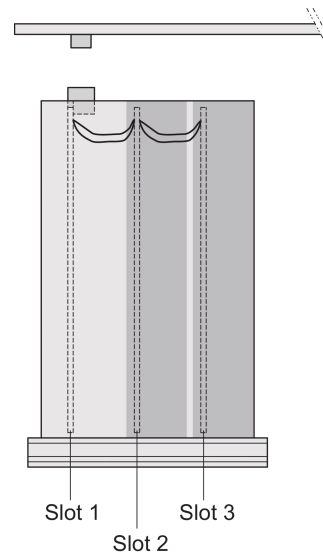

# Frame Type Plug-In Unit PRO Kit, Shielded, Perforated, 1 Connector, 3 U, 12 HP, 167 mm

CATALOG NUMBER

24813-212

3 U Front panel shieldable

5a

Protects a PCB against mechanical damage and discharges electrostatic buildup; for Euroboard formats; pair panel with one cutout for one connector.

Extruded side panels with groove to right and left, to insert a PCB (board position in accordance with standard in left side panel only)

## PRODUCT ATTRIBUTES

---

Rack Height: 3U

Rack Width: 12HP

Depth (D): 167mm

Handle Type: Trapezoid

Package Quantity: 1

EMC Gasket Type: Textile