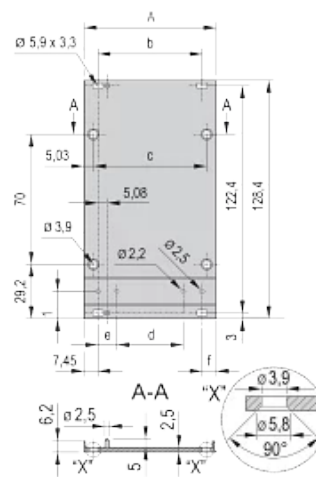

# Frame Type Plug-In Unit PRO Kit, Shielded, Perforated, 1 Connector, 3 U, 12 HP, 167 mm

CATALOG NUMBER

24813-212

3 U Front panel shieldable

5a

Protects a PCB against mechanical damage and discharges electrostatic buildup; for Euroboard formats; pair panel with one cutout for one connector.

Extruded side panels with groove to right and left, to insert a PCB (board position in accordance with standard in left side panel only)

## PRODUCT ATTRIBUTES

---

Rack Height: 3U

Rack Width: 12HP

Depth (D): 167mm

Handle Type: Trapezoid

Package Quantity: 1

EMC Gasket Type: Textile