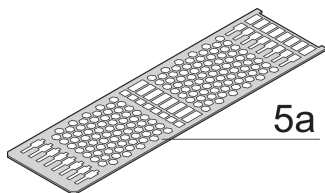

# Frame Type Plug-In Unit PRO Kit, Shielded, Perforated, 1 Connector, 3 U, 12 HP, 167 mm

CATALOG NUMBER

24813-212

3 U Front panel shieldable

5a

Protects a PCB against mechanical damage and discharges electrostatic buildup; for Euroboard formats; pair panel with one cutout for one connector.

## FEATURES

---

Cover plate with perforation, for guide rails (airflow approx. 60 %)

Rear panel with cut-out for single connector (conforms to EN 60603, DIN 41612, construction types: B, C, D, F, H, Q, R, S)

Extruded side panels with groove to right and left, to insert a PCB (board position in accordance with standard in left side panel only)

## PRODUCT ATTRIBUTES

---

Rack Height: 3U

Rack Width: 12HP

Depth (D): 167mm

Handle Type: Trapezoid

Package Quantity: 1

EMC Gasket Type: Textile