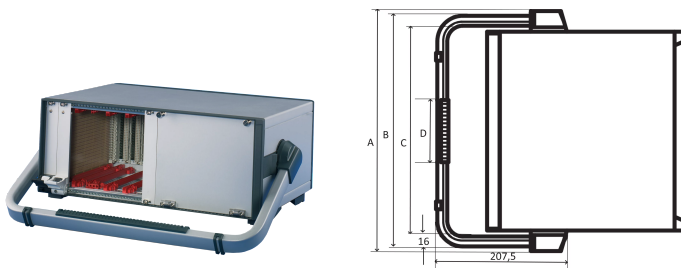

RatiopacPRO/-Air Tip-up Handle, 84 HP

CATALOG NUMBER

24571-322

Tip-up carrying handles.

CERTIFICATIONS

FEATURES

Adjustable in 30° increments

Retrofittable without mechanical tooling on case

Static load-carrying capacity 30 kg

The handle enable a user to have a better view to the front side of the case in case of desktop usage

PRODUCT ATTRIBUTES

Rack Width: 84HP

Package Quantity: 1

Handle Type: Tip-up Handle

Color: Silver

Finish: Powder Coated

Material: Aluminum; ABS

Product Family: RatiopacPRO; RatiopacPRO AIR