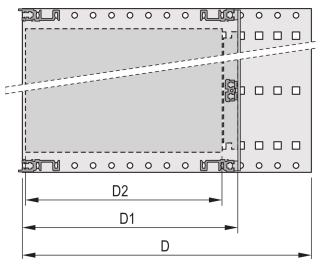

EuropacPRO 19" Subrack Kit for Backplane, Heavy, Retrofit Shielding, 3 U, 235 mm

CATALOG NUMBER

24563-162

Rear horizontal rail for backplane mounting with insulation strip

CERTIFICATIONS

FEATURES

Horizontal rail type "Heavy"

Shock and Vibration resistance up to 5 g

IP 20, in accordance with IEC 60529

Shock and vibration tested to the German "Bahn" standards BN 411002, BN 411003

Internal and external dimensions in accordance with: IEC 60297-3-100, -101, IEEE 1101.1