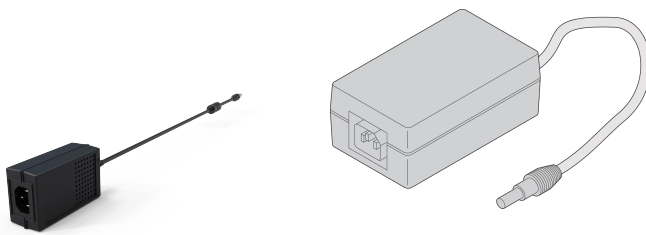

Power Supply for Electronic Lock

CATALOG NUMBER

23130-515

External power supply for electronic handles.

CERTIFICATIONS

FEATURES

Power adapter to supply lever handle (MLR 3000, MLR1000) and gateway

PRODUCT ATTRIBUTES

Product Type: AC/DC Power Supply

Product Family: Varistar

Type: Power Supply

Works With: MLR Electronic Lock; Varistar CP

Package Quantity: 1

WARNING

nVent products shall be installed and used only as indicated in nVent's product instruction sheets and training materials. Instruction sheets are available at www.nvent.com and from your nVent customer service representative. Improper installation, misuse, misapplication or other failure to completely follow nVent's instructions and warnings may cause product malfunction, property damage, serious bodily injury and death and/or void your warranty.