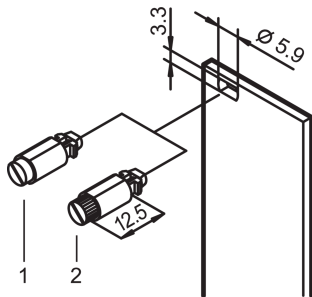

Quarter-Turn Fastener With Knurled and Slotted Head, Black; 100 pieces

CATALOG NUMBER

21101-850

1/4 rotary lock with defined stop.

CERTIFICATIONS

FEATURES

1/4 rotary lock with defined stop

Identification of locking position due to slot position

Height: 6mm

Material: Steel; Zinc Alloy; Thermoplastic

Product Type: Hardware Kit

Width: 7mm

Works With: Front Panels

Fastener Type: Knurled; Slotted Head

ADDITIONAL PRODUCT DETAILS

Quick-release fasteners: mounting without threaded inserts.