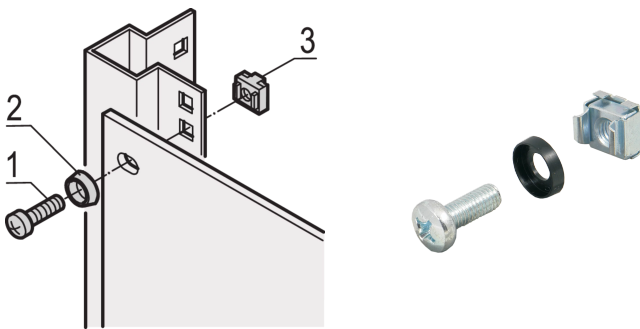

# 19" Assembly Kit M6, Screw, Washer, Nut; 100 pieces

## CATALOG NUMBER

**21101-810**

For standard grounding use a grounding nut and washer on at least one attachment point.

When 19" assembly kit is used with conductive 19" panel mount, grounding cage nuts are not needed.

## FEATURES

Assembly kits for assembly of 19" components into a cabinet

For mounting of front panels, distribution fields or other components on the frame, slide mounts or depth members with square cut-outs