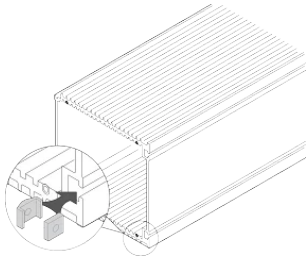

## PRODUCT ATTRIBUTES

Package Quantity: 100

Depth (D): 5.5mm

Finish: Zinc Plated

Height (H): 12mm

Material: Steel; Polyamide 6

Product Type: Nut

Type: Slide Nut

Width (W): 7mm

Works With: Frame Type Plug-In Unit

Net Weight: 0.079kg

Thread Size (TS): M2.5

Thread Type: Metric

## DIAGRAMS