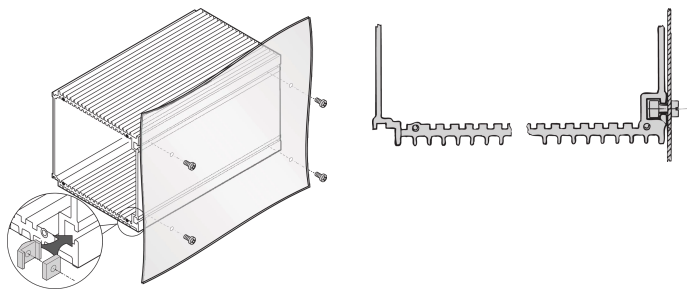

# HF Frame Type Plug-In Unit Slide Nut, M2.5; 100 pieces

## CATALOG NUMBER

**21100-112**

The slide nut can be inserted into the grooves of the HF tube and enable a user to assemble the tube.

## PRODUCT ATTRIBUTES

Package Quantity: 100

Depth (D): 5.5mm

Finish: Zinc Plated

Height (H): 12mm

Material: Steel; Polyamide 6

Product Type: Nut

Type: Slide Nut

Width (W): 7mm

Works With: Frame Type Plug-In Unit

Net Weight: 0.079kg

Thread Size (TS): M2.5

Thread Type: Metric