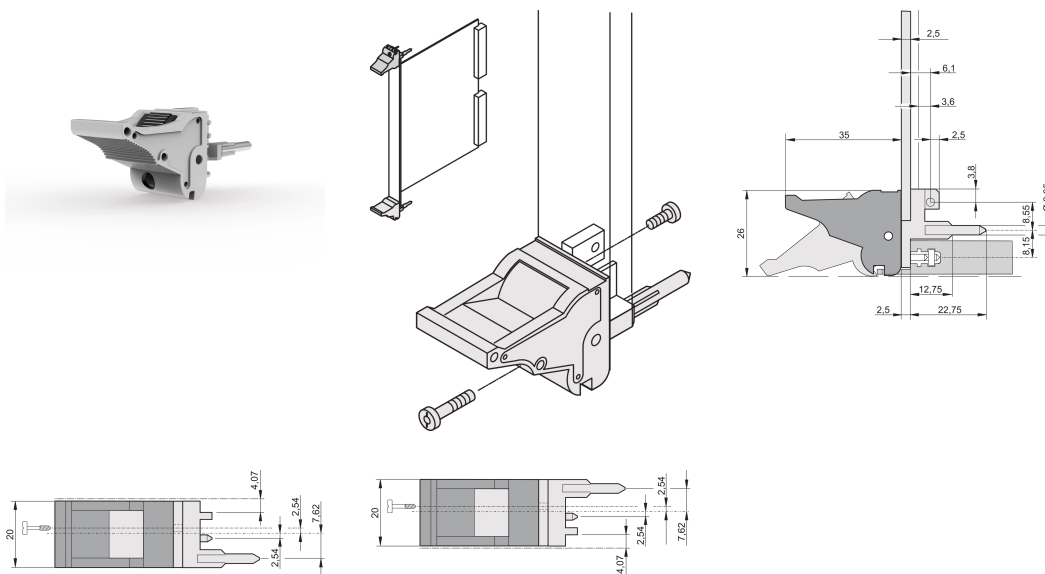

Insertor/Extractor Handle Type IEL, Grey Lever, Black Button, Bottom, 100 Pieces

CATALOG NUMBER

20817-621

The inserter/extractor handle, type IEL in accordance with IEEE 1101.10. Two of these handles can overcome a single lever force of 700 N (per pair).

CERTIFICATIONS

FEATURES

Suitable for insertion and extraction forces up to 700 N (per pair)

In accordance with IEEE 1101.10 and IEC 60297-3-102

A microswitch can be mounted

PRODUCT ATTRIBUTES

Package Quantity: 100