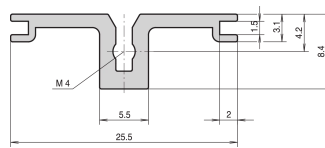

Horizontal Rail Rear, Type AB for Rear I/O Board Guides, 42 HP

CATALOG NUMBER

34561-542

Combinations of horizontal rails and side panels

| | „+“ can be combined | „+“ combination not recommended | „+“ combination not recommended | „+“ combination not recommended |
|-----------------|---------------------|---------------------------------|---------------------------------|---------------------------------|
| Horizontal rail | - | + | + | + |
| Horizontal rail | + | + | + | + |
| Horizontal rail | + | + | - | - |
| Horizontal rail | + | + | - | - |
| Horizontal rail | + | + | - | - |
| Horizontal rail | + | + | - | - |