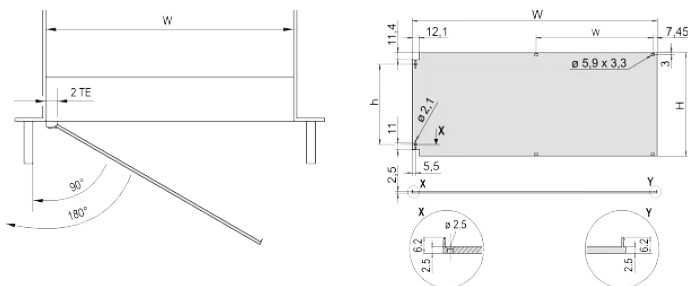

Treated Edges: No

Depth (D): 2.5mm

EMC Shielding: No (Retrofittable)

Finish: Anodized; Passivated

Height (H): 128.4mm

Material: Aluminum

Product Type: Front Panel

Rack Width: 84HP

Type: Front Panel without Handle

Width (W): 426.4mm

Net Weight: 0.56kg

## DIAGRAMS