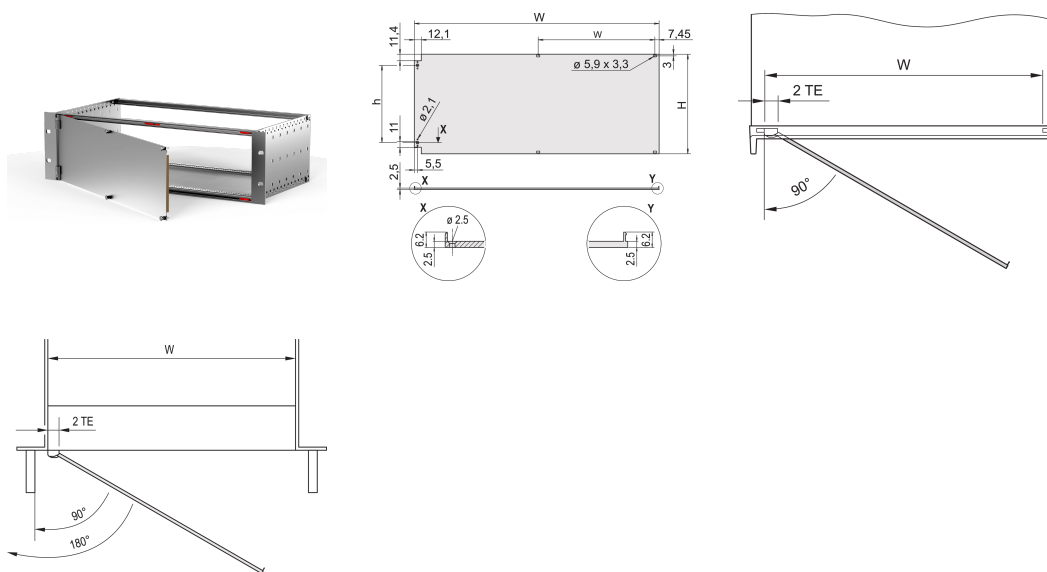

## CATALOG NUMBER

**20848-611**

Front panel with textile EMC gasket, side hinged assembly.

## FEATURES

Front panel with textile EMC gasket

Enables mounting onto the horizontal rails

Suitable for subracks and cases

Hinges can be fitted on left or right

## PRODUCT ATTRIBUTES

Rack Height: 3U

Package Quantity: 1

Accessory Type: Front panel

Mounting: Hinged, Side

Gasket Type: Textile EMC

Front Finish: Anodized

Rear Finish: Conductive

Type: Front Panel without Handle

Width (W): 426.4mm

Net Weight: 0.56kg