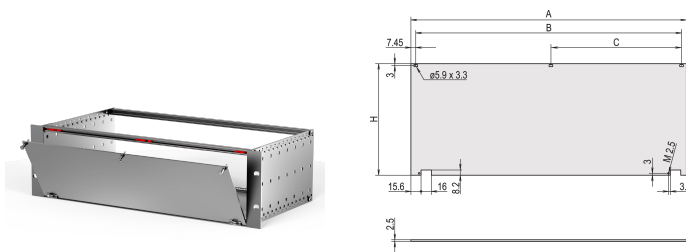

Front Panel Kit, Unshielded, Bottom Hinged, 6 U, 84 HP, 2.5 mm, Al, Anodized

CATALOG NUMBER

20838-276

Unshielded front panel bottom hinged.

CERTIFICATIONS

FEATURES

Front panel can be unhinged at 135° (not RatiopacPRO) opening angle

Enables mounting on horizontal rails

PRODUCT ATTRIBUTES

Rack Height: 6U

Accessory Type: Front panel

Rack Width: 84HP

Package Quantity: 1

Mounting: Hinged, Bottom

Front Finish: Anodized

Rear Finish: Conductive

Treated Edges: No