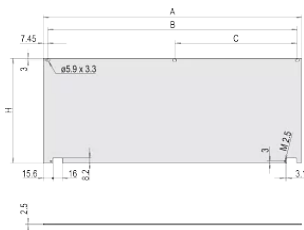

Complies With: IEC 60297-3-101; IEEE 1101.1/10

Depth (D): 2.5mm

EMC Shielding: No

Finish: Anodized

Height (H): 261.8mm

Material: Aluminum

Product Type: Front Panel

Type: Front Panel without Handle

Width (W): 426.4mm

ADDITIONAL PRODUCT DETAILS

Front panel can be removed in opened position (> 135°).

DIAGRAMS

WARNING

nVent products shall be installed and used only as indicated in nVent's product instruction sheets and training materials. Instruction sheets are available at www.nvent.com and from your nVent customer service representative. Improper installation, misuse, misapplication or other failure to completely follow nVent's instructions and warnings may cause product malfunction, property damage, serious bodily injury and death and/or void your warranty.

North America

All locations
+1.763.422.2661
Chat with us:
nvent.com/schroff

Europe

Straubenhardt, Germany
+49.7082.794.0
Betschdorf, France
+33.3.88.90.64.90
Warsaw, Poland
+48.22.209.98.35
Assago, Italy
+39.02.932.7141
Chat with us:
nvent.com/schroff

Asia

Shanghai, China
+86.21.2412.6943
Qingdao, China
+86.532.8771.6101
Singapore
+65.6768.5800
Shin-Yokohama, Japan
+81.45.476.0271
Chat with us:
nvent.com/schroff

Middle East & India

Dubai, United Arab Emirates
+971.4.378.1700
Bangalore, India
+91.80.6715.2001
Istanbul, Turkey
+90.216.250.7374
Chat with us:
nvent.com/schroff

Our powerful portfolio of brands:

CADDY ERICO HOFFMAN ILSCO SCHROFF TRACHTE