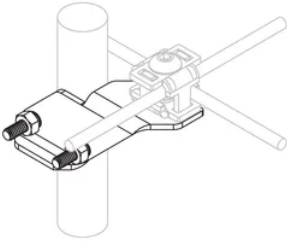

DIAGRAMS

WARNING

---

nVent products shall be installed and used only as indicated in nVent's product instruction sheets and training materials. Instruction sheets are available at www.nvent.com and from your nVent customer service representative. Improper installation, misuse, misapplication or other failure to completely follow nVent's instructions and warnings may cause product malfunction, property damage, serious bodily injury and death and/or void your warranty.

⚠ WARNING: This product can expose you to chemicals including lead, which is known to the State of California to cause cancer and birth defects or other reproductive harm. For more information go to www.P65Warnings.ca.gov.

North America

+1.800.753.9221

Option 1 – Customer Care

Option 2 – Technical

Support

Europe

Netherlands:

+31 800-0200135

France:

+33 800 901 793

Europe

Germany:

800 1890272

Other Countries:

+31 13 5835404

APAC

Shanghai:

+ 86 21 2412 1618/19

Sydney:

+61 2 9751 8500

Our powerful portfolio of brands:

CADDY

ERICO

HOFFMAN

ILSCO

SCHROFF

TRACHTE