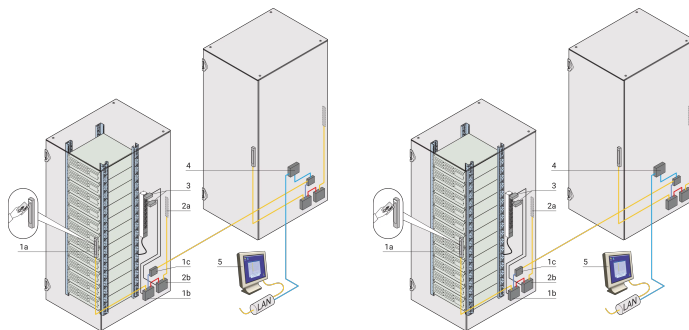

RFID Desktop Card Reader

Data Solutions

CATALOG NUMBER

60630-088

FEATURES

RFID card reader for programming transponder cards

Frequencies HID 125 kHz and MiFare 13.56 MHz

Power by USB

PRODUCT ATTRIBUTES

Product Type: Management Unit

Works With: Cabinet

Net Weight: 0.158kg

Package Quantity: 1

WARNING

nVent products shall be installed and used only as indicated in nVent's product instruction sheets and training materials. Instruction sheets are available at www.nvent.com and from your nVent customer service representative. Improper installation, misuse, misapplication or other failure to completely follow nVent's instructions and warnings may cause product malfunction, property damage, serious bodily injury and death and/or void your warranty.