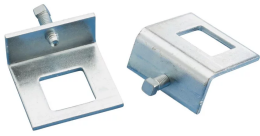

Strut Beam Clamp with Bolt, Window Shape

FEATURES

Complete with bolt

Requires installation in pairs

SPECIFICATIONS

Table 1/2

Catalog Number	Article Number	Material	Finish	Strut Type	A	B
ZZ704HDEG	313870	Steel	Hot-Dip Galvanized	A (41 x 41 mm)	101 mm	90 mm

Table 2/2

Catalog Number	Article Number	C	Static Load
ZZ704HDEG	313870	45 mm	3290N

DIAGRAMS

WARNING

nVent products shall be installed and used only as indicated in nVent's product instruction sheets and training materials. Instruction sheets are available at www.nvent.com and from your nVent customer service representative. Improper installation, misuse, misapplication or other failure to completely follow nVent's instructions and warnings may cause product malfunction, property damage, serious bodily injury and death and/or void your warranty.