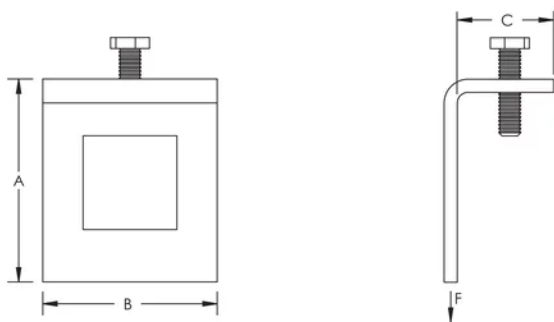

Strut Beam Clamp with Bolt, Window Shape

FEATURES

Complete with bolt

Requires installation in pairs

SPECIFICATIONS

Table 1/2

Catalog Number	Article Number	Material	Finish	Strut Type	A	B
ZZ704HDEG	313870	Steel	Hot-Dip Galvanized	A (41 x 41 mm)	101 mm	90 mm

Table 2/2

Catalog Number	Article Number	C	Static Load
ZZ704HDEG	313870	45 mm	3290N

DIAGRAMS

WARNING

nVent products shall be installed and used only as indicated in nVent's product instruction sheets and training materials. Instruction sheets are available at www.nvent.com and from your nVent customer service representative. Improper installation, misuse, misapplication or other failure to completely follow nVent's instructions and warnings may cause product malfunction, property damage, serious bodily injury and death and/or void your warranty.