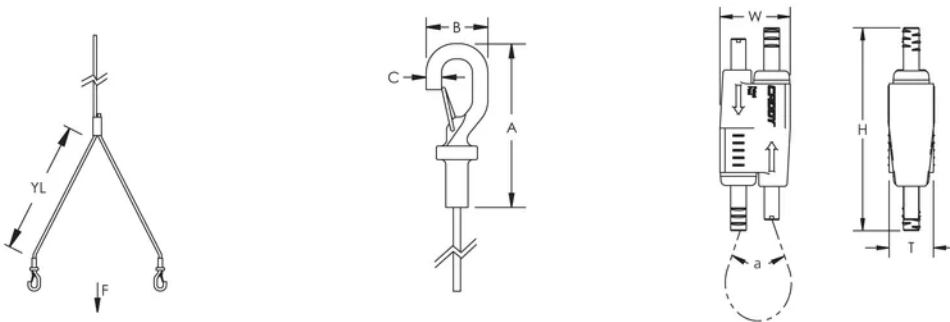

## SPECIFICATIONS

<b>Wire Rope Diameter:</b>	2 mm
<b>Static Load Safety Factor:</b>	5:1
<b>Finish:</b>	Electrogalvanized
<b>Material:</b>	Steel;Zinc Alloy;Polypropylene
<b>Complies With:</b>	SMACNA HVAC-DCS

Table 1/2

Catalog Number	Article Number	Wire Rope Length	Wire Rope "Y" Length (YL)	A	B	C

SLK2YH500L2	196549	2m	0.5m	58.4 mm	22.9 mm	6.4 mm
SLK2YH500L3	196550	3m	0.5m	58.4 mm	22.9 mm	6.4 mm
SLK2YH500L7	196551	7m	0.5m	58.4 mm	22.9 mm	6.4 mm

Table 2/2

Catalog Number	Article Number	Static Load
SLK2YH500L2	196549	440N
SLK2YH500L3	196550	440N
SLK2YH500L7	196551	440N

- Thickness (T):** 12.5 mm
- Width (W):** 19 mm
- Height (H):** 55 mm
- Angle (a):** 90 ° Max

## DIAGRAMS