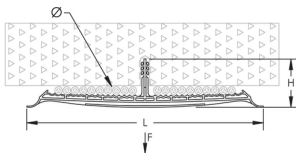

Double Cable Bracket with Plug

FEATURES

Ideal for smaller runs of cables

Up to two plastic conduit clips can be attached to the bracket allowing the support of cables and conduits using a single hole in the concrete

Flexible clip retains shape and allows for cables to be inserted after installation

Cables are neatly installed providing a consistent and professional appearance

Low profile allows for installations in tight spaces

Tool-free push-in installation after hole has been drilled into the concrete

Halogen free

UV-stabilized

SPECIFICATIONS

DIAGRAMS

WARNING

nVent products shall be installed and used only as indicated in nVent's product instruction sheets and training materials. Instruction sheets are available at www.nvent.com and from your nVent customer service representative. Improper installation, misuse, misapplication or other failure to completely follow nVent's instructions and warnings may cause product malfunction, property damage, serious bodily injury and death and/or void your warranty.