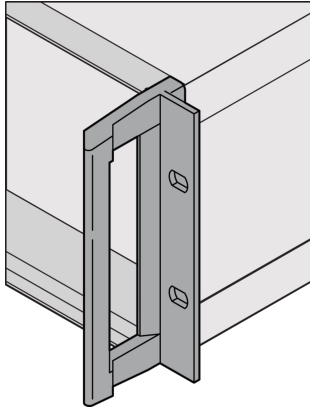

RatiopacPRO 19" Mounting Bracket With Handle, Retrofitting

With this 19" mounting bracket with handles the flexible and robust RatiopacPRO/-AIR case, is simple to convert from desktop to 19" rack-mountable.

CERTIFICATIONS

FEATURES

For conversion of cases with cover strip, front handle or 19" mounting bracket

SPECIFICATIONS

- Material:** Aluminum
- Product Type:** Handle
- Type:** Static

Table 1/2

Catalog Number	Package Quantity	Handle Type	Color	Finish	Product Family	Works With
24572-700	2	Front Handle with 19" Mounting Brackets	Dark Grey	Powder Coated	RatiopacPRO	Cases, RatiopacPRO