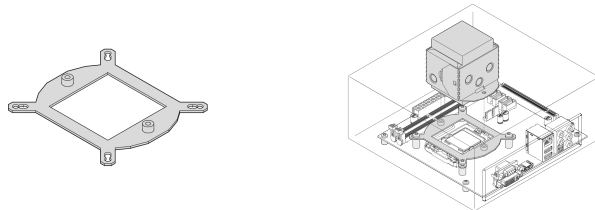

# Interscale Mounting Bracket for 70 mm Flexible Heat Conductor (FHC), Intel CPU

## CATALOG NUMBER

**24830-002**

The mounting bracket enables a user to assemble an Intel or AMD processor.

## PRODUCT ATTRIBUTES

Design Feature: Intel CPU

Package Quantity: 1

Finish: Aluminum-Zinc Plated

Material: Steel

Product Family: Interscale

Product Type: Bracket

Type: CPU Adpater