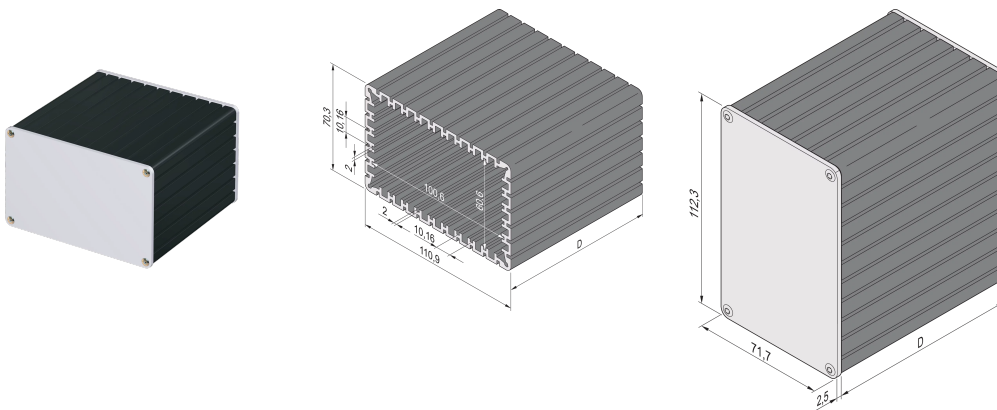

Minipac Rectangular Shape Case, Desktop

CATALOG NUMBER

24814-024

The rectangular Alu-profile case enables a user to insert 4 standard PCBs (height 100 mm x depth 160 mm). The PCBs will be inserted in grooves in the Alu-profile tube. Both sides are covered with 2.5 mm thick front panels.

CERTIFICATIONS

FEATURES

Accommodates 4 standardized PCBs (height 100 mm, depth 160 mm) or rotated by 90° to accommodate 8 non-standardized PCBs (height 60 mm, depth 160 mm)

PCB thickness 1.6 mm, spacing 10.16 mm (2 HP)

Length D = 160 mm, long side 110.9 mm, short side 70.3 mm

Desktop version

PRODUCT ATTRIBUTES

Product Type: Small Form Factor Case

Product Family: Minipac

Type: Desktop

Height: 112.3mm

Width: 71.7mm

Depth: 160.5mm

Material: Aluminum

Color: Black

Finish: Anodized

Protection Rating: IP40

Cooling: Non-Perforated

Shape: Rectangular

Package Quantity: 1