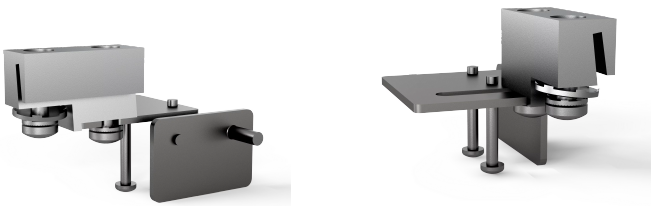

Varistar CP Door Switch Bracket

CATALOG NUMBER

24630-106

Door switch provides automation of lights, cooling units. The bracket is a mounting accessory with which the door control switch can be connected to the frame.

FEATURES

The bracket is a mounting accessory with which the door control switch can be connected to the frame

PRODUCT ATTRIBUTES

Product Family: Varistar CP

Package Quantity: 1

Material: Stainless Steel

Product Type: Bracket

Type: Door Switch Bracket

Net Weight: 0.134kg

WARNING

nVent products shall be installed and used only as indicated in nVent's product instruction sheets and training materials. Instruction sheets are available at www.nvent.com and from your nVent customer service representative. Improper installation, misuse, misapplication or other failure to completely follow nVent's instructions and warnings may cause product malfunction, property damage, serious bodily injury and death and/or void your warranty.