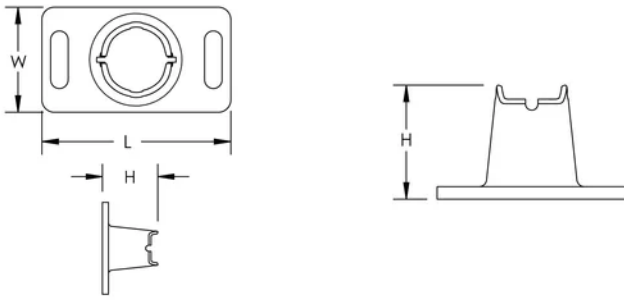

PEMSA Wire Basket Tray Floor Foot

Data Solutions

CERTIFICATIONS

FEATURES

Easy to use, quick connect feature

IEC 61537 load rating and earthing compliant

SPECIFICATIONS

Table 1/1

Catalog Number	Article Number	Material	Length (L)	Width (W)	Height (H)	Slot Size (SS)
WBTFRLRSPRTR D	820900	Plastic	75.5mm	42mm	45.5mm	7 x 23 mm

DIAGRAMS

WARNING

nVent products shall be installed and used only as indicated in nVent's product instruction sheets and training materials. Instruction sheets are available at www.nvent.com and from your nVent customer service representative. Improper installation, misuse, misapplication or other failure to completely follow nVent's instructions and warnings may cause product malfunction, property damage, serious bodily injury and death and/or void your warranty.