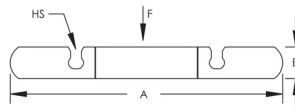

Table 2/2

Catalog Number	Article Number	Static Load	Certifications
5101200EG	179338	12000N	
5100800EG	179336	11100N	UL, cUL
5101000EG	179337	11100N	

ADDITIONAL PRODUCT DETAILS

Clamp is fitted for steel pipe and should be installed below a coupling or shear lug, with bolts torqued to recommended value.

Slotted holes and bolts for pipe sizes up to 12" only.

DIAGRAMS

WARNING

nVent products shall be installed and used only as indicated in nVent's product instruction sheets and training materials. Instruction sheets are available at www.nvent.com and from your nVent customer service representative. Improper installation, misuse, misapplication or other failure to completely follow nVent's instructions and warnings may cause product malfunction, property damage, serious bodily injury and death and/or void your warranty.

North America

+1.800.753.9221
Option 1 – Customer Care
Option 2 – Technical
Support

Europe

Netherlands:
+31 800-0200135
France:
+33 800 901 793

Europe

Germany:
800 1890272
Other Countries:
+31 13 5835404

APAC

Shanghai:
+ 86 21 2412 1618/19
Sydney:
+61 2 9751 8500