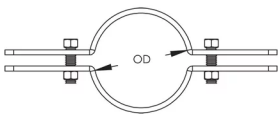

Table 2/2

Catalog Number	Article Number	Static Load	Certifications
5101200EG	179338	12000N	
5100800EG	179336	11100N	UL, cUL
5101000EG	179337	11100N	

ADDITIONAL PRODUCT DETAILS

Clamp is fitted for steel pipe and should be installed below a coupling or shear lug, with bolts torqued to recommended value.

Slotted holes and bolts for pipe sizes up to 12" only.

DIAGRAMS

WARNING

nVent products shall be installed and used only as indicated in nVent's product instruction sheets and training materials. Instruction sheets are available at www.nvent.com and from your nVent customer service representative. Improper installation, misuse, misapplication or other failure to completely follow nVent's instructions and warnings may cause product malfunction, property damage, serious bodily injury and death and/or void your warranty.

North America

+1.800.753.9221
Option 1 – Customer Care
Option 2 – Technical
Support

Europe

Netherlands:
+31 800-0200135
France:
+33 800 901 793

Europe

Germany:
800 1890272
Other Countries:
+31 13 5835404

APAC

Shanghai:
+ 86 21 2412 1618/19
Sydney:
+61 2 9751 8500