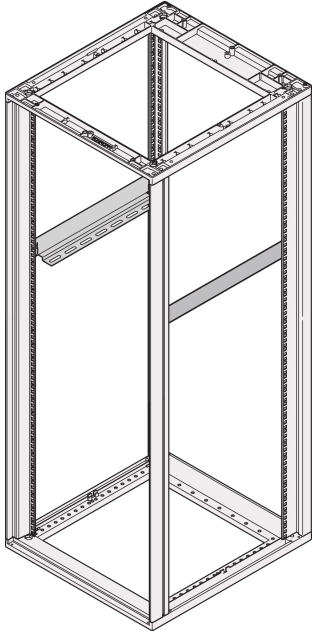

Novastar Slide Rail, 25 kg

Novastar Slide Rail with 25 kg load capacity for mounting on the cabinet uprights or 19" panel/slide mounts. The slide rail supports shelf of heavy 19" Chassis.

CERTIFICATIONS

FEATURES

St, 1.5 mm, finish AlZn

Support for heavy 19" chassis

To slot into the 19" slide mounts

Static load-carrying capacity 25 kg per pair

Adjustable in 1 U increments

For mounting on the vertical cabinet uprights or 19" panel/slide mounts

SPECIFICATIONS

Static Load: 25kg

Product Type: Slide Rail

Material: Steel

Table 1/1

Catalog Number	Depth	Finish	Length	Package Quantity	Quick Ship
27230-102	500mm	Aluminum-Zinc Plated	370mm	2	No
27230-103	600mm	Aluminum-Zinc Plated	470mm	2	No
27230-105	900mm	Aluminum-Zinc Plated	770mm	2	No
27230-104	800mm	Aluminum-Zinc Plated	670mm	2	No
27230-106	1000mm	Aluminum-Zinc Plated	870mm	2	No