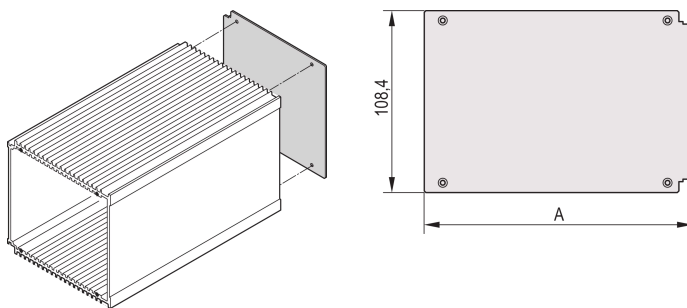

HF Frame Type Plug-In Unit Rear Panel, Without Cut-Out, 3 U, 14 HP

CATALOG NUMBER

30809-638

Rear Panel for HF frame type plug-in unit, without cut-out enable a user to created their one cut out.

CERTIFICATIONS

FEATURES

Rear Panel for HF frame type plug-in unit, without cut-out

Rear Panel for HF plug-in units can be modified with Front Panel Configurator

PRODUCT ATTRIBUTES

Rack Width: 14HP

Package Quantity: 1

Material: Aluminum

Product Type: Side Panel

Type: Rear Panel

Works With: Frame Type Plug-In Unit

Net Weight: 0.03kg

ADDITIONAL PRODUCT DETAILS

Rear Panel for HF plug-in units can be modified with Front Panel Configurator.

Please take into consideration that deliveries may be carried out in the stated SPQs (SPQ, e.g. 5 pieces, 10 pieces, 50 pieces, etc.). Differing order quantities (e.g. 2 pieces) may be changed to the next possible delivery quantity = Standard Pack Quantity.