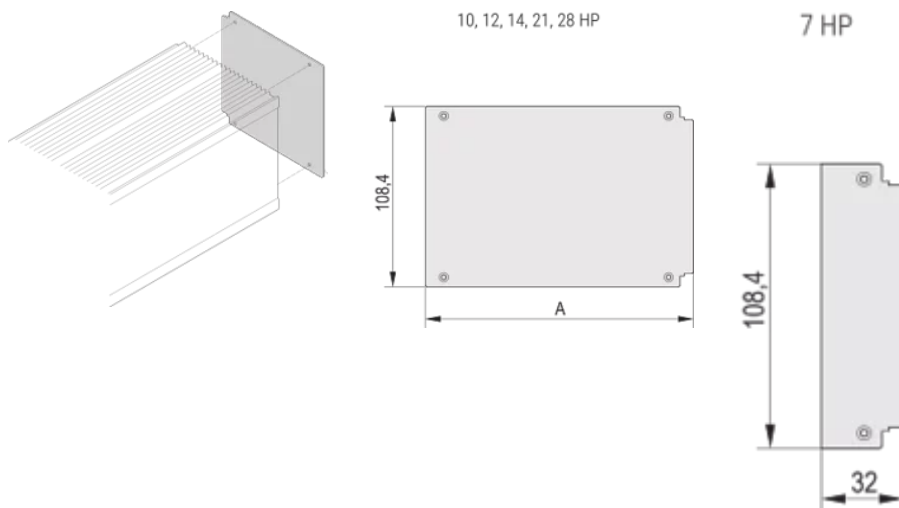

ADDITIONAL PRODUCT DETAILS

Rear Panel for HF plug-in units can be modified with Front Panel Configurator.

Please take into consideration that deliveries may be carried out in the stated SPQs (SPQ, e.g. 5 pieces, 10 pieces, 50 pieces, etc.). Differing order quantities (e.g. 2 pieces) may be changed to the next possible delivery quantity = Standard Pack Quantity.

DIAGRAMS

WARNING

nVent products shall be installed and used only as indicated in nVent's product instruction sheets and training materials. Instruction sheets are available at www.nvent.com and from your nVent customer service representative. Improper installation, misuse, misapplication or other failure to completely follow nVent's instructions and warnings may cause product malfunction, property damage, serious bodily injury and death and/or void your warranty.

North America

All locations
+1.763.422.2661
Chat with us:
nvent.com/schroff

Europe

Straubenhardt, Germany
+49.7082.794.0
Betschdorf, France
+33.3.88.90.64.90
Warsaw, Poland
+48.22.209.98.35
Assago, Italy
+39.02.932.7141
Chat with us:
nvent.com/schroff

Asia

Shanghai, China
+86.21.2412.6943
Qingdao, China
+86.532.8771.6101
Singapore
+65.6768.5800
Shin-Yokohama, Japan
+81.45.476.0271
Chat with us:
nvent.com/schroff

Middle East & India

Dubai, United Arab Emirates
+971.4.378.1700
Bangalore, India
+91.80.6715.2001
Istanbul, Turkey
+90.216.250.7374
Chat with us:
nvent.com/schroff

Our powerful portfolio of brands:

CADDY ERICO HOFFMAN ILSCO SCHROFF TRACHTE