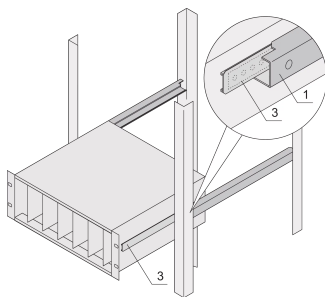

C-Profile Adaptor for Subracks Assembled into Cabinets, 415 mm

CATALOG NUMBER

24562-457

The C-profile, assembled on the Side Panel of the subrack serves to fix the subrack on the guiding profile when mounted into a cabinet.

CERTIFICATIONS

FEATURES

The C-profile fixes the subrack on the guiding profile when mounted into a cabinet.

PRODUCT ATTRIBUTES

Depth: 415mm

Package Quantity: 2

Finish: Anodized

Material: Aluminum

Product Family: EuropacPRO

Product Type: Telescopic Slide

Works With: Subracks

ADDITIONAL PRODUCT DETAILS

Note: No end stop when pulling out the subrack.

WARNING

nVent products shall be installed and used only as indicated in nVent's product instruction sheets and training materials. Instruction sheets are available at www.nvent.com and from your nVent customer service representative. Improper installation, misuse, misapplication or other failure to completely follow nVent's instructions and warnings may cause product malfunction, property damage, serious bodily injury and death and/or void your warranty.