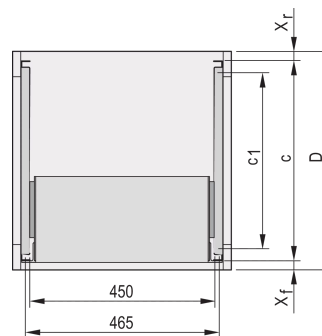

C-Profile Adaptor for Subracks Assembled into Cabinets, 415 mm

CATALOG NUMBER

24562-457

The C-profile, assembled on the Side Panel of the subrack serves to fix the subrack on the guiding profile when mounted into a cabinet.

CERTIFICATIONS

FEATURES

The C-profile fixes the subrack on the guiding profile when mounted into a cabinet.

PRODUCT ATTRIBUTES

Depth: 415mm

Package Quantity: 2

Finish: Anodized

Material: Aluminum