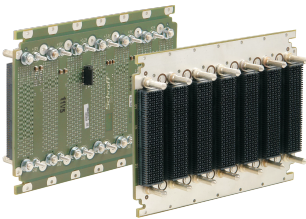

VPX Backplane, 6 U, 10 Slots, BKP6-CEN10-11.2.4-4 RTM

CATALOG NUMBER

23001-816

The nVent SCHROFF VPX Backplane have excellent Signal Integrity for highest data transfer rates.

CERTIFICATIONS

FEATURES

In accordance with: VITA 46.0 VPX base standard; VITA 46.3 Serial RapidIO on VPX; VITA 46.4 PCI Express on VPX Fabric Connector; VITA 46.7 Ethernet on VPX Fabric Connector; VITA 46.11 System Management for VPX

DIP switch for system slot settings

JTAG connections

Lockable aux utility and sense connectors

M4 power studs for power supply, max. 22 A per slot for each voltage

PRODUCT ATTRIBUTES

Product Type: Backplane

Number of Slots: 10

Rack Height: 6U

Backplane Type: VPX, VITA 65

Slot Width: 5HP

Connector Type: MultiGig

Power Connector Type: Powerstuds M4

Utility Connector Type: Microfit, 8-pin

Width: 262.55mm