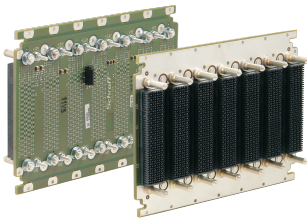

VPX Backplane, 3 U, 7 Slots, BKP3-CEN07-15.2.3-4

CATALOG NUMBER

23001-814

The nVent SCHROFF VPX Backplane have excellent Signal Integrity for highest data transfer rates.

CERTIFICATIONS

FEATURES

In accordance with: VITA 46.0 VPX base standard; VITA 46.3 Serial RapidIO on VPX; VITA 46.4 PCI Express on VPX Fabric Connector; VITA 46.7 Ethernet on VPX Fabric Connector; VITA 46.11 System Management for VPX

DIP switch for system slot settings

JTAG connections

Lockable aux utility and sense connectors

M4 power studs for power supply, max. 22 A per slot for each voltage

PRODUCT ATTRIBUTES

Product Type: Backplane

Number of Slots: 7

Rack Height: 3U

Backplane Type: VPX, VITA 65

Slot Width: 5HP

Connector Type: MultiGig

Power Connector Type: Powerstuds M4

Utility Connector Type: Microfit, 8-pin

Width: 186.46mm