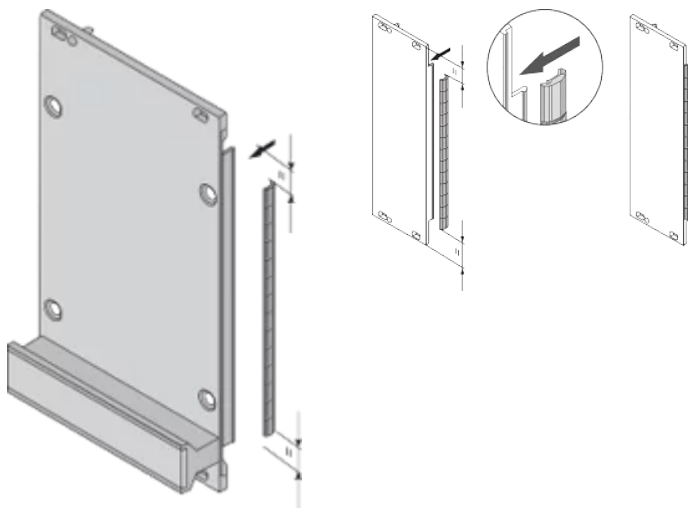

Material: Stainless Steel

Product Family: EuropacPRO; RatiopacPRO; RatiopacPRO AIR; PropacPRO; Frame Type Plug-In Unit

Product Type: Shielding Kit

Rack Width: 100HP

Works With: Subracks; Cases; Front Panels

Gross Weight: 0.182kg

ADDITIONAL PRODUCT DETAILS

EMC gaskets (stainless) are required for shielding the front panels.

DIAGRAMS

WARNING

nVent products shall be installed and used only as indicated in nVent's product instruction sheets and training materials. Instruction sheets are available at www.nvent.com and from your nVent customer service representative. Improper installation, misuse, misapplication or other failure to completely follow nVent's instructions and warnings may cause product malfunction, property damage, serious bodily injury and death and/or void your warranty.