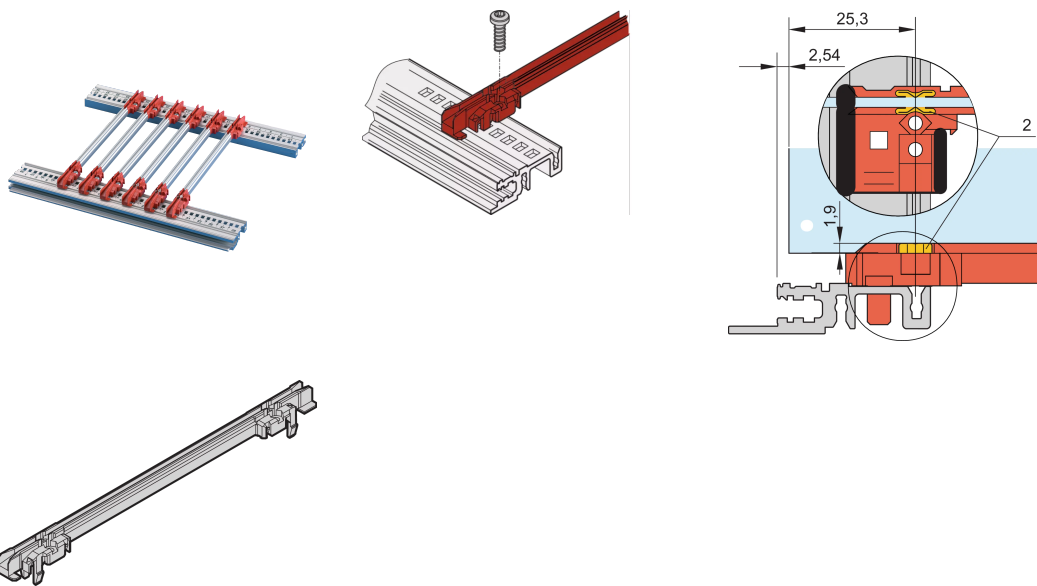

# Guide Rail Standard Type, PC, 280 mm, 2 mm Groove Width, Multi-Piece, Red/Silver, 10 Pieces

### CATALOG NUMBER

**24568-379**

New generation of accessory type guide rails for PCBs or plug-in units. Forms a reliable interface between the subrack mechanics and the sub-assemblies.

### FEATURES

NEW generation Standard type plastic guide rails for reliable retention of PCBs or plug-in units

Significantly increased stability, due to a optimized design and high quality material (PC)

Improved fire safety properties, fulfills EN 45545-2 requirement sets R22, R23 and R24 with HL3

"Halogen-Free", according to IEC 61249-2-21

Can be clipped into horizontal rails (Al extrusion) or into 1.5 mm thick plates

Can be bolted to the horizontal rails Type H and R for higher shock and vibration requirements