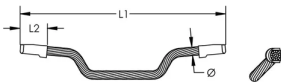

CatalogNumber	Article Number	Finish	Conductor Size	Length 1 (L1)	Length 2 (L2)	Diameter (Ø)
CBX5L	515100	Bare	95 mm² Stranded	405 mm	30 mm	14.28 mm
PBC12W36B		Bare, Copper Plated	250 kcmil Ropelay	857.3 mm	34.9 mm	16.59 mm
PBC12W24B		Bare, Copper Plated	250 kcmil Ropelay	552.5 mm	34.9 mm	16.59 mm

DIAGRAMS

WARNING

nVent products shall be installed and used only as indicated in nVent's product instruction sheets and training materials. Instruction sheets are available at www.nvent.com and from your nVent customer service representative. Improper installation, misuse, misapplication or other failure to completely follow nVent's instructions and warnings may cause product malfunction, property damage, serious bodily injury and death and/or void your warranty.

North America

+1.800.753.9221
Option 1 – Customer Care
Option 2 – Technical
Support

Europe

Netherlands:
+31 800-0200135
France:
+33 800 901 793

Europe

Germany:
800 1890272
Other Countries:
+31 13 5835404