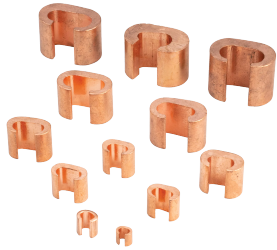

# nVent ERICO PermaGround Compression Connector, C-Crimps

The nVent ERICO PermaGround Compression Connector, C-Crimps are high-strength, conductive copper connectors designed to create permanent, low-resistance grounding connections. These C-Crimps utilize a compression tool to join two grounding conductors securely, and their range-taking design accommodates various conductor sizes. Clear markings and all-weather durability make them ideal for diverse applications, including direct burial.

## FEATURES

Dies are interchangeable with tools from nVent ILSCO TaskMaster and other manufacturers per product instructions

Permanent, corrosion-free grounding with high-conductivity copper ensures lasting, reliable connections

## SPECIFICATIONS

Table 1/2

Catalog Number	Material	Conductor Type	Main/Run Conductor Range	Tap Conductor Range	Connection Type	Number of Crimps
ULT-1-MM	Copper	Solid, Stranded	4 - 4 mm <sup>2</sup>	4 - 4 mm <sup>2</sup>	Conductor to Conductor	1
ULT-2-MM	Copper	Solid, Stranded	10 - 6 mm <sup>2</sup>	6 - 6 mm <sup>2</sup>	Conductor to Conductor	1
ULT-3-MM	Copper	Stranded	25 - 16 mm <sup>2</sup>	10 - 10 mm <sup>2</sup>	Conductor to Conductor	1