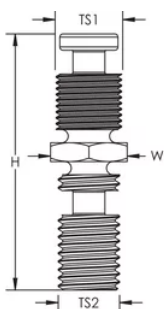

ER1 Mast Terminal Adaptor

FEATURES

Connects nVent ERICO System 3000 air terminals to ER stainless steel upper mast sections

SPECIFICATIONS

Table 1/2

| Catalog Number | Article Number | Material | Thread Size 1 (TS1) | Thread Size 2 (TS2) | Height (H) | Width (W) |
|------------------|----------------|---------------------------------|---------------------|---------------------|------------|-----------|
| INTCPTADM3/4 UNC | 702299 | Stainless Steel 304 (EN 1.4301) | 1/2" BSPP | 3/4" UNC | 79.6 mm | 23.81 mm |

Table 2/2

| Catalog Number | Article Number | Unit Weight |
|-----------------|----------------|-------------|
| INTCPTADM3/4UNC | 702299 | 0.1 kg |

DIAGRAMS

WARNING

nVent products shall be installed and used only as indicated in nVent's product instruction sheets and training materials. Instruction sheets are available at www.nvent.com and from your nVent customer service representative. Improper installation, misuse, misapplication or other failure to completely follow nVent's instructions and warnings may cause product malfunction, property damage, serious bodily injury and death and/or void your warranty.