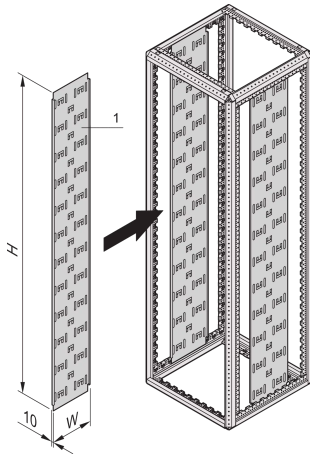

Varistar Cable Panel

Data Solutions

Vertical cable panel for Varistar free standing cabinets powdered in cabinet color in different widths.

CERTIFICATIONS

FEATURES

For fitting directly onto the frame

Cables are assembled in place with cable ties or Velcro

SPECIFICATIONS

Product Type: Cabinet/Rack Panel

Material: Steel

Table 1/2

Catalog Number	Rack Height	Height	Width	Depth	Package Quantity	Color