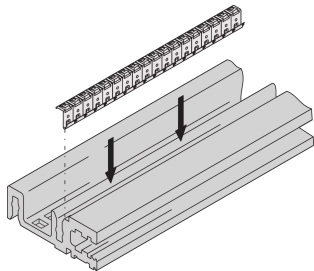

# EuropacPRO EMC Shielding Kit, Cover Plate to Horizontal Rail

Stainless steel gasket is clipped into a groove of horizontal rail and enables contact to the cover plate.

## FEATURES

Stainless steel gasket is clipped into horizontal rail and forms the contact cover plate

Fits all horizontal rails

## SPECIFICATIONS

- Product Family:** EuropacPRO
- Product Type:** Shielding Kit
- Material:** Stainless Steel
- Works With:** Subracks

Table 1/1

Catalog Number	Rack Width	Package Quantity	Certifications	Quick Ship
24560-241	42HP	10	RoHS	No
24560-247	36HP	10		No