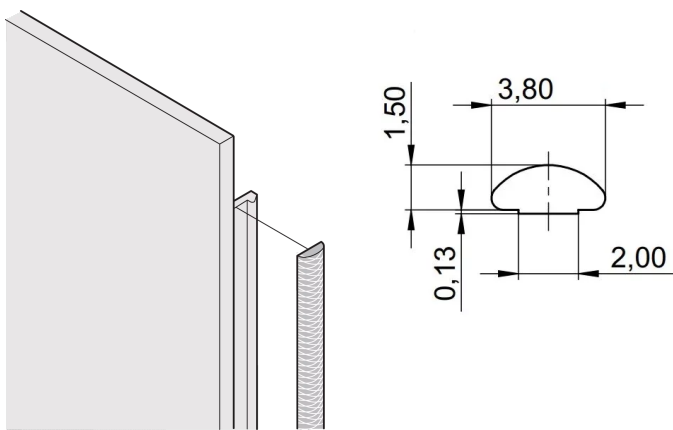

## CATALOG NUMBER

**21101-855**

The textile EMC gaskets are inserted into a slot on the right hand side of the U-shaped front panels. The gaskets are glued to the front panel.

## FEATURES

Textile EMC gasket is affixed laterally on the front panel or in the groove of the right-hand profile as appropriate.

Profile seal is bonded onto the contact surface of the 19" bracket or of the rear angle and sets up the conductive connection to the U-shaped front panels