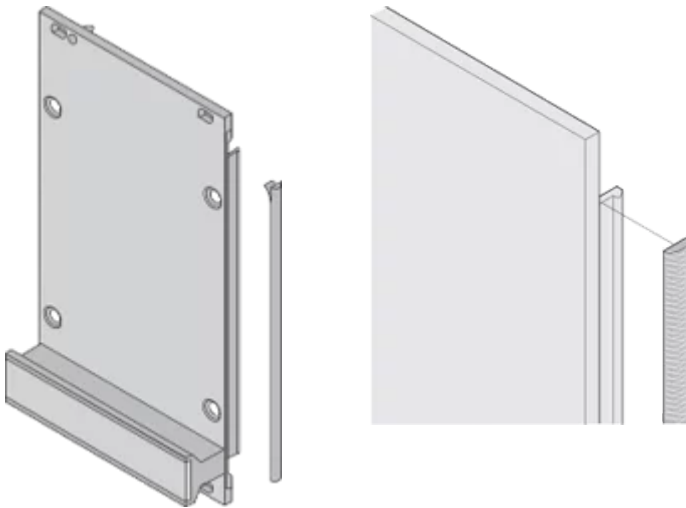

Height (H): 97mm

Material: Thermoplastic Elastomer

Product Family: EuropacPRO; RatiopacPRO; RatiopacPRO AIR; PropacPRO; Frame Type Plug-In Unit

Product Type: Shielding Kit

Width (W): 3.8mm

Works With: Subracks; Cases; Front Panels

Flammability Rating: UL® 94V-0

Net Weight: 0.08kg

ADDITIONAL PRODUCT DETAILS

EMC gaskets (textile) are required for shielding the front panels.

DIAGRAMS

WARNING

---

nVent products shall be installed and used only as indicated in nVent's product instruction sheets and training materials. Instruction sheets are available at www.nvent.com and from your nVent customer service representative. Improper installation, misuse, misapplication or other failure to completely follow nVent's instructions and warnings may cause product malfunction, property damage, serious bodily injury and death and/or void your warranty.