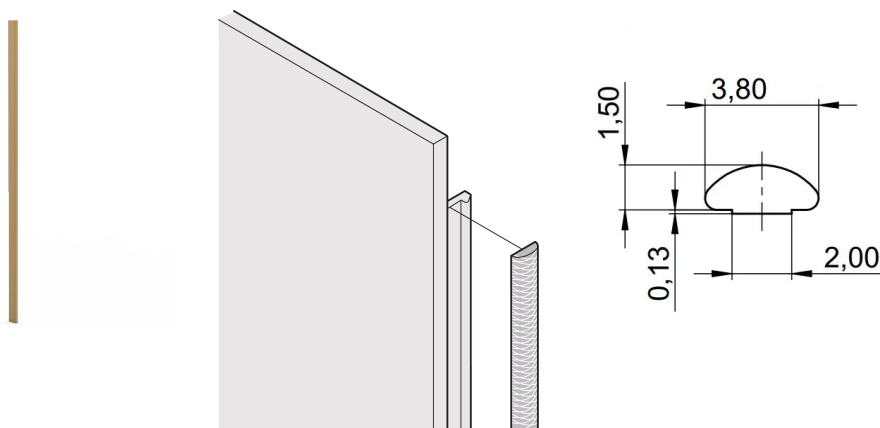

Front Panel EMC Textile Shielding Kit, -40... +70°C, 3 U; 100 pieces

CATALOG NUMBER

21101-854

The textile EMC gaskets are inserted into a slot on the right hand side of the U-shaped front panels. The gaskets are glued to the front panel.

CERTIFICATIONS

FEATURES

Textile EMC gasket is affixed laterally on the front panel or in the groove of the right-hand profile as appropriate.

Profile seal is bonded onto the contact surface of the 19" bracket or of the rear angle and sets up the conductive connection to the U-shaped front panels

Temperature range -40 °C ... +70 °C

PRODUCT ATTRIBUTES

Rack Height: 3U

Package Quantity: 100

Depth (D): 1.62mm

Height (H): 97mm

Material: Thermoplastic Elastomer

Product Family: EuropacPRO; RatiopacPRO; RatiopacPRO AIR; PropacPRO; Frame Type Plug-In Unit

Product Type: Shielding Kit

Width (W): 3.8mm

Works With: Subracks; Cases; Front Panels

Flammability Rating: UL® 94V-0

Net Weight: 0.08kg

ADDITIONAL PRODUCT DETAILS

EMC gaskets (textile) are required for shielding the front panels.