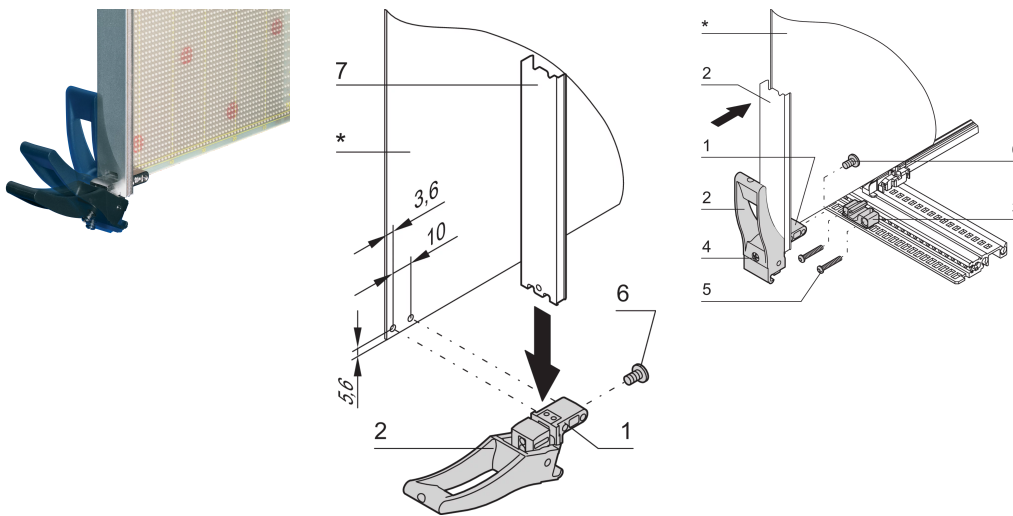

# Insertor/Extractor Handle Type XL; 10 pieces

## CATALOG NUMBER

**20817-874**

Suitable for insertion and extraction forces up to 1500 N (per pair). Robust board fixing via double bolts. The insertion function will be supported by a keying part which will be assembled onto the horizontal rail.

## FEATURES

Suitable for insertion and extraction forces up to 1500 N (per pair)

Handle in PA, fiberglass reinforced, UL 94V 0

Robust board fixing with double bolt fixing

Microswitches can be fitted

Symmetrical, identical handle at top/bottom