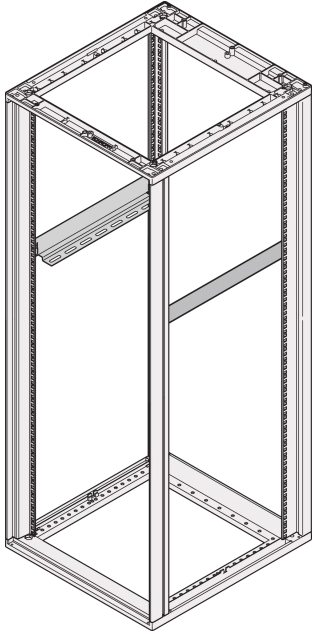

Novastar Slide Rail, 25 kg

Novastar Slide Rail with 25 kg load capacity for mounting on the cabinet uprights or 19" panel/slide mounts. The slide rail supports shelf of heavy 19" Chassis.

CERTIFICATIONS

FEATURES

St, 1.5 mm, finish AlZn

Support for heavy 19" chassis

To slot into the 19" slide mounts

Static load-carrying capacity 25 kg per pair

Adjustable in 1 U increments

For mounting on the vertical cabinet uprights or 19" panel/slide mounts

SPECIFICATIONS

Static Load: 25kg

Product Type: Slide Rail

Material: Steel

Table 1/1

Catalog Number	Depth	Finish	Length	Package Quantity	Quick Ship
27230-106	1000mm	Aluminum-Zinc Plated	870mm	2	No
27230-105	900mm	Aluminum-Zinc Plated	770mm	2	No
27230-102	500mm	Aluminum-Zinc Plated	370mm	2	No
27230-104	800mm	Aluminum-Zinc Plated	670mm	2	No
27230-103	600mm	Aluminum-Zinc Plated	470mm	2	No