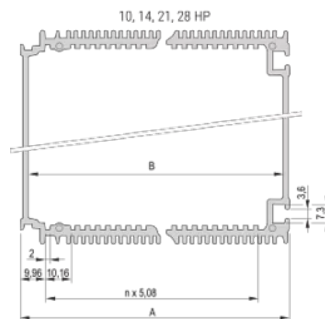

Product Type: Cover

Rack Height: 3U

Works With: Cassettes

Net Weight: 0.73kg

PCB Length metric: 160mm

ADDITIONAL PRODUCT DETAILS

Please order front Panel, rear Panel, brackets for PCBs and fixing materials separately.

Please take into consideration that deliveries may be carried out in the stated SPQs (SPQ, e.g. 5 pieces, 10 pieces, 50 pieces, etc.). Differing order quantities (e.g. 2 pieces) may be changed to the next possible delivery quantity = Standard Pack Quantity.

DIAGRAMS

WARNING

nVent products shall be installed and used only as indicated in nVent's product instruction sheets and training materials. Instruction sheets are available at www.nvent.com and from your nVent customer service representative. Improper installation, misuse, misapplication or other failure to completely follow nVent's instructions and warnings may cause product malfunction, property damage, serious bodily injury and death and/or void your warranty.