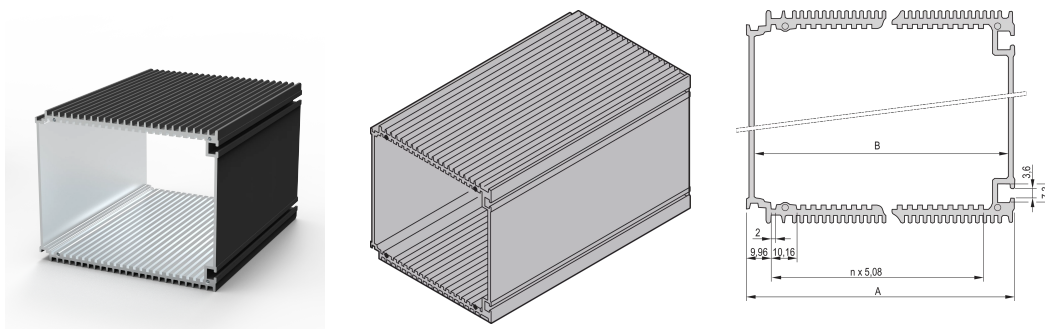

HF Frame Type Plug-In Unit Body Tube, 28 HP, for 160 mm Deep PCB

CATALOG NUMBER

30809-669

The black HF body tube, for HF frame-type plug-in unit enables a user to insert PCBs.

CERTIFICATIONS

FEATURES

The black HF body tube, for HF frame-type plug-in unit enables a user to insert PCBs

The tube offers a shielding against high-frequency radiation

Module body with cooling Fins

Plug-in unit can be mounted in a subrack or fitted laterally to a mounting plate with the slide nut

PRODUCT ATTRIBUTES

Rack Width: 28HP

Package Quantity: 1

Finish: Anodized

Length (L): 167mm

Material: Aluminum

Product Type: Cover

Rack Height: 3U

Works With: Cassettes

Net Weight: 0.73kg

PCB Length metric: 160mm

ADDITIONAL PRODUCT DETAILS

Please order front Panel, rear Panel, brackets for PCBs and fixing materials separately.

Please take into consideration that deliveries may be carried out in the stated SPQs (SPQ, e.g. 5 pieces, 10 pieces, 50 pieces, etc.). Differing order quantities (e.g. 2 pieces) may be changed to the next possible delivery quantity = Standard Pack Quantity.