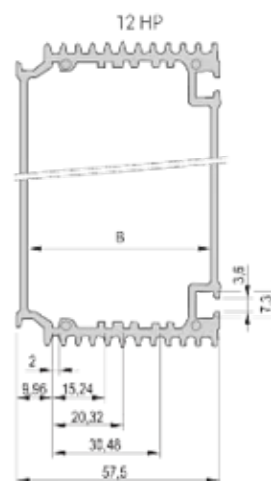

Product Type: Cover

Rack Height: 3U

Works With: Cassettes

Net Weight: 0.73kg

PCB Length metric: 160mm

ADDITIONAL PRODUCT DETAILS

Please order front Panel, rear Panel, brackets for PCBs and fixing materials separately.

Please take into consideration that deliveries may be carried out in the stated SPQs (SPQ, e.g. 5 pieces, 10 pieces, 50 pieces, etc.). Differing order quantities (e.g. 2 pieces) may be changed to the next possible delivery quantity = Standard Pack Quantity.

DIAGRAMS

WARNING

nVent products shall be installed and used only as indicated in nVent's product instruction sheets and training materials. Instruction sheets are available at www.nvent.com and from your nVent customer service representative. Improper installation, misuse, misapplication or other failure to completely follow nVent's instructions and warnings may cause product malfunction, property damage, serious bodily injury and death and/or void your warranty.