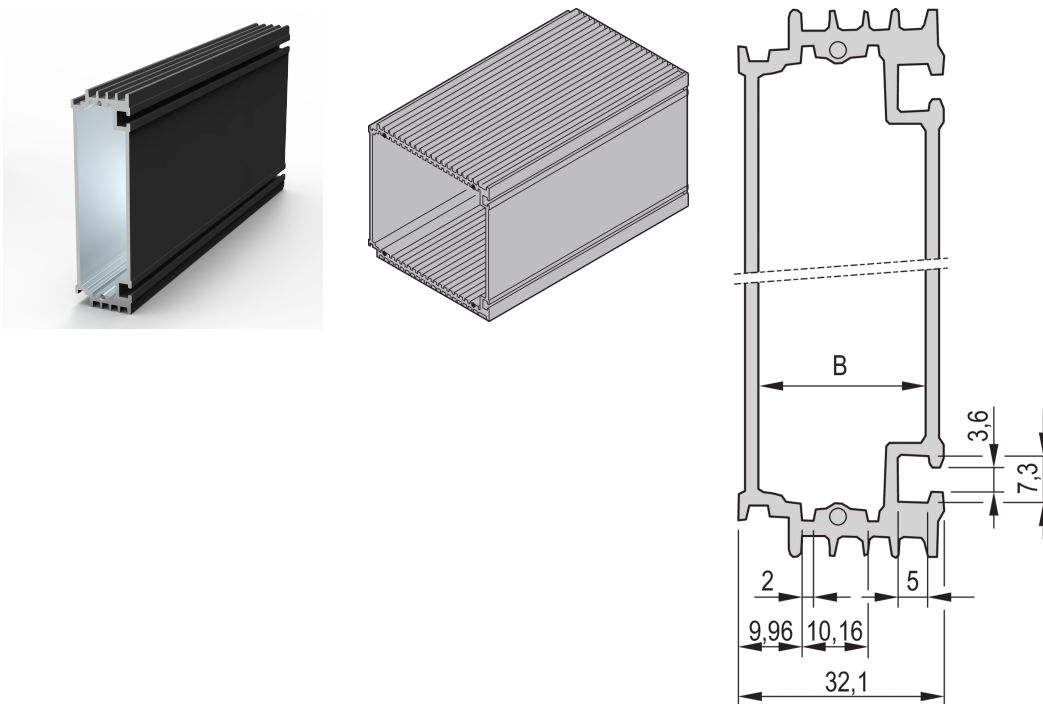

HF Frame Type Plug-In Unit Body Tube, 7 HP, for 220 mm Deep PCB

CATALOG NUMBER

30809-668

The black HF body tube, for HF frame-type plug-in unit enables a user to insert PCBs.

CERTIFICATIONS

FEATURES

The black HF body tube, for HF frame-type plug-in unit enables a user to insert PCBs

The tube offers a shielding against high-frequency radiation

Module body with cooling Fins

Plug-in unit can be mounted in a subrack or fitted laterally to a mounting plate with the slide nut

PRODUCT ATTRIBUTES

Rack Width: 7HP

Package Quantity: 1

Finish: Anodized

Length (L): 227mm

Material: Aluminum

Product Type: Cover

Rack Height: 3U

Works With: Cassettes

Net Weight: 0.41kg

PCB Length metric: 220mm

ADDITIONAL PRODUCT DETAILS

Please order front Panel, rear Panel, brackets for PCBs and fixing materials separately.

Please take into consideration that deliveries may be carried out in the stated SPQs (SPQ, e.g. 5 pieces, 10 pieces, 50 pieces, etc.). Differing order quantities (e.g. 2 pieces) may be changed to the next possible delivery quantity = Standard Pack Quantity.