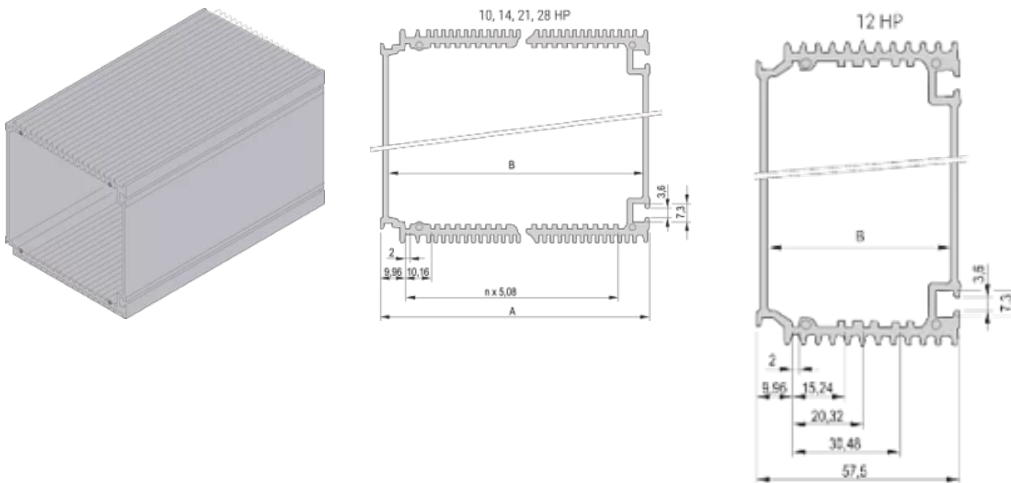

PRODUCT ATTRIBUTES

Rack Width: 7HP

Package Quantity: 1

Finish: Anodized

Length (L): 227mm

Material: Aluminum

Product Type: Cover

Rack Height: 3U

Works With: Cassettes

Net Weight: 0.41kg

PCB Length metric: 220mm

ADDITIONAL PRODUCT DETAILS

Please order front Panel, rear Panel, brackets for PCBs and fixing materials separately.

Please take into consideration that deliveries may be carried out in the stated SPQs (SPQ, e.g. 5 pieces, 10 pieces, 50 pieces, etc.). Differing order quantities (e.g. 2 pieces) may be changed to the next possible delivery quantity = Standard Pack Quantity.

DIAGRAMS

WARNING

nVent products shall be installed and used only as indicated in nVent's product instruction sheets and training materials. Instruction sheets are available at www.nvent.com and from your nVent customer service representative. Improper installation, misuse, misapplication or other failure to completely follow nVent's instructions and warnings may cause product malfunction, property damage, serious bodily injury and death and/or void your warranty.