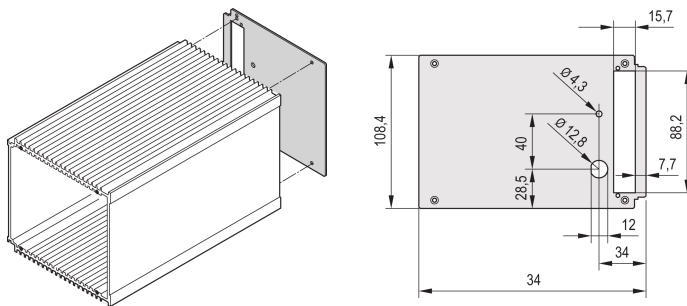

HF Frame Type Plug-In Unit Rear Panel, Cut-Out for One Connector, 3 U, 28 HP

CATALOG NUMBER

30809-646

Rear Panel for HF frame type plug-in unit, with cut-out for one connector enable a user to assemble a connector. In accordance with EN 60603-2.

CERTIFICATIONS

FEATURES

Rear Panel for HF frame type plug-in unit, with cut-out for one connector

PRODUCT ATTRIBUTES

Rack Width: 28HP

Package Quantity: 1

Material: Aluminum

Product Type: Side Panel

Type: Rear Panel

Works With: Frame Type Plug-In Unit

Net Weight: 0.056kg