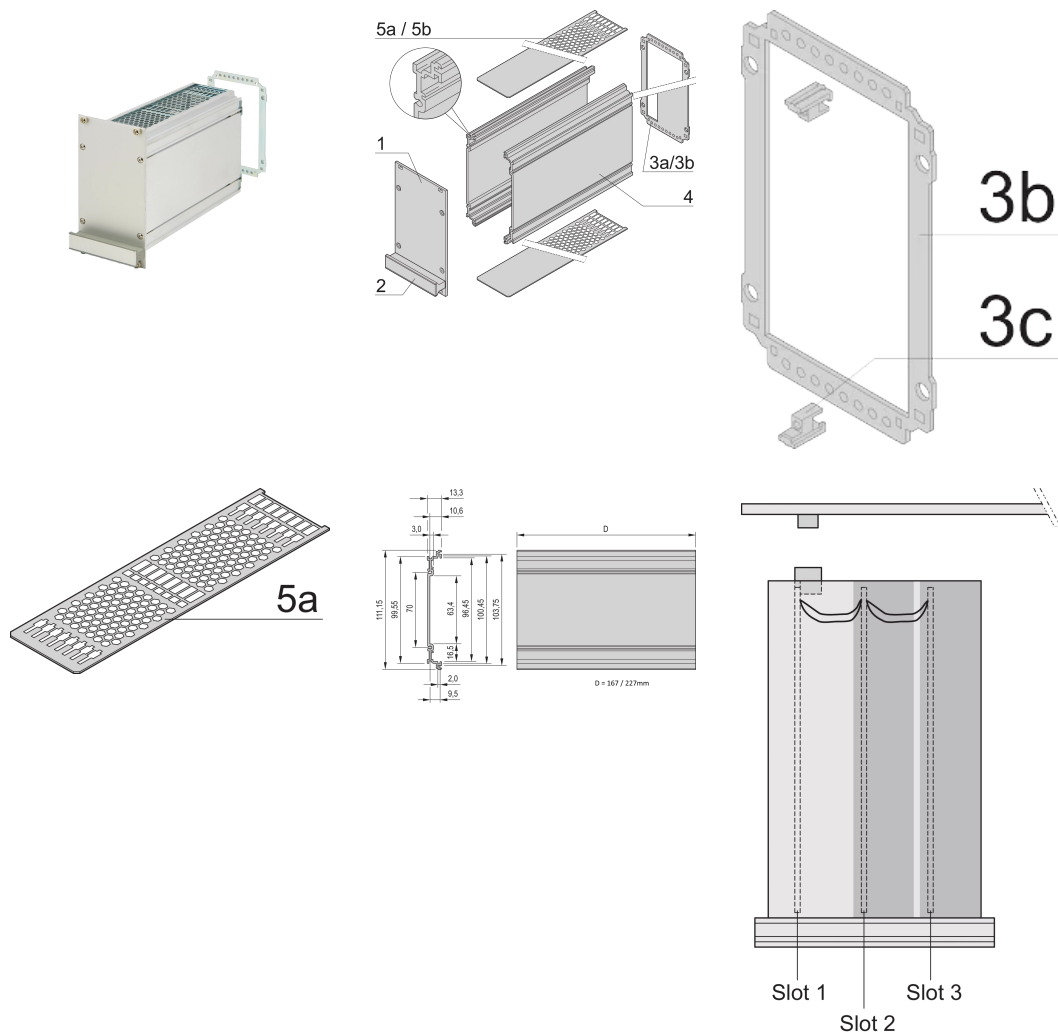

Frame Type Plug-In Unit PRO Kit, Unshielded, Perforated, Multiple Connectors, 3 U, 42 HP, 167 mm

CATALOG NUMBER

24812-342

Frame type plug-in unit, non-shielded, perforated top / bottom cover, rear panel with cutout for more connectors.

CERTIFICATIONS

FEATURES

Cover plate with perforation, for guide rails (airflow approx. 60 %)

Extruded side panels right and left, with grooves for insertion of a printed circuit board (standard board position is on the left only)

Rear panel with cut-outs for multiple connectors

PRODUCT ATTRIBUTES

Rack Height: 3U

Rack Width: 42HP

Depth (D): 167mm

Handle Type: Trapezoid

Package Quantity: 1

Rear Panel Type: Multiple Connector Cut-Out

Cover Plate Type: Cover Plate with Perforation for Guide Rails

Front Finish: Anodized

Rear Finish: Anodized

Cooling: Perforated

EMC Shielding: No

Finish: Anodized

Material: Aluminum

Product Type: Cassette