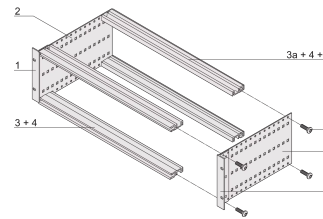

EuropacPRO 19" Subrack Kit for Backplane, Heavy, Retrofit Shielding, 6 U, 175 mm

CATALOG NUMBER

24563-461

Rear horizontal rail for backplane mounting with insulation strip

CERTIFICATIONS

FEATURES

Horizontal rail type "Heavy"

Shock and Vibration resistance up to 5 g

IP 20, in accordance with IEC 60529

Shock and vibration tested to the German "Bahn" standards BN 411002, BN 411003

Internal and external dimensions in accordance with: IEC 60297-3-100, -101, IEEE 1101.1