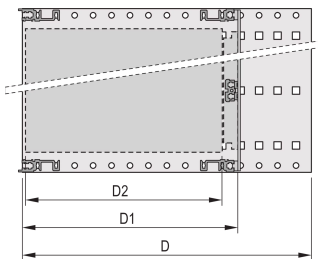

EuropacPRO 19" Subrack Kit for Backplane, Heavy, Retrofit Shielding, 6 U, 175 mm

CATALOG NUMBER

24563-461

Rear horizontal rail for backplane mounting with insulation strip

CERTIFICATIONS

FEATURES

Horizontal rail type "Heavy"

Shock and Vibration resistance up to 5 g

IP 20, in accordance with IEC 60529

Shock and vibration tested to the German "Bahn" standards BN 411002, BN 411003

Internal and external dimensions in accordance with: IEC 60297-3-100, -101, IEEE 1101.1