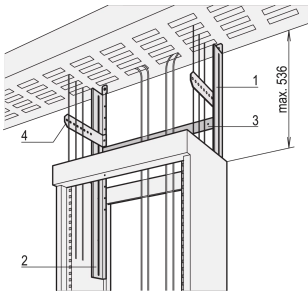

Etsirack Top Mounted Cabling Frame

CATALOG NUMBER

20125-005

Etsirack Top Mounted Cabling Frame.

CERTIFICATIONS

FEATURES

Extension length of the support Rails on the left and right, max. 536 mm

PRODUCT ATTRIBUTES

Product Type: Cable Clamp

Product Family: Etsirack

Finish: Zinc Plated

Gross Weight: 4.5kg

Material: Steel

Package Quantity: 1

WARNING

nVent products shall be installed and used only as indicated in nVent's product instruction sheets and training materials. Instruction sheets are available at www.nvent.com and from your nVent customer service representative. Improper installation, misuse, misapplication or other failure to completely follow nVent's instructions and warnings may cause product malfunction, property damage, serious bodily injury and death and/or void your warranty.