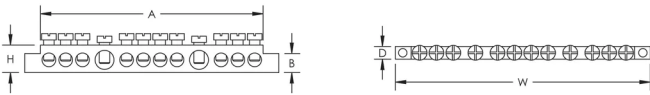

Catalog Number	EB12	EB12BLK200
Conductor Size, UL	(2) #6 Solid (10) #8 - #6 Solid (2) #6 Stranded (10) #8 - #6 Stranded	(2) #6 Solid (10) #8 - #6 Solid (2) #6 Stranded (10) #8 - #6 Stranded
Max Current Rating	250A	250A
Depth (D)	6mm	6mm
Height (H)	13 mm	13 mm
Width (W)	120 mm	120 mm
A	105 mm	105 mm
B	9 mm	9 mm
Unit Weight	0.07 kg	0.07 kg
Complies With	IEC® 61439.1	IEC® 61439.1

DIAGRAMS

WARNING

nVent products shall be installed and used only as indicated in nVent's product instruction sheets and training materials. Instruction sheets are available at www.nvent.com and from your nVent customer service representative. Improper installation, misuse, misapplication or other failure to completely follow nVent's instructions and warnings may cause product malfunction, property damage, serious bodily injury and death and/or void your warranty.

North America

+1.800.753.9221
Option 1 – Customer Care
Option 2 – Technical
Support

Europe

Netherlands:
+31 800-0200135
France:
+33 800 901 793

Europe

Germany:
800 1890272
Other Countries:
+31 13 5835404

APAC

Shanghai:
+ 86 21 2412 1618/19
Sydney:
+61 2 9751 8500

Our powerful portfolio of brands:

CADDY ERICO HOFFMAN ILSCO SCHROFF TRACHTE