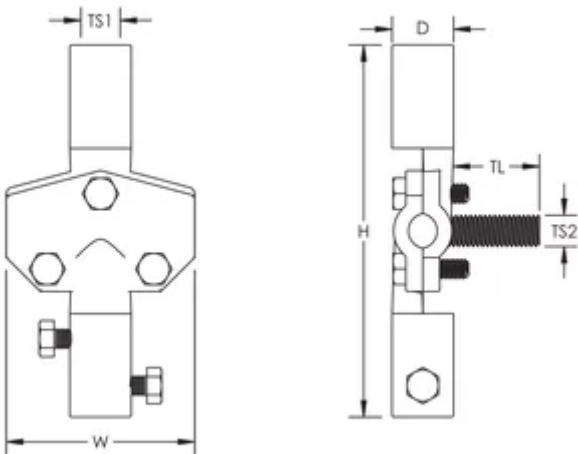

## SPECIFICATIONS

**Material:** Bronze  
**Conductor Size, UL:** Class 2 (4/0 Max)

Table 1/2

Catalog Number	Finish	Thread Size 1 (TS1)	Thread Size 2 (TS2)	Thread Length (TL)	Depth (D)	Height (H)
LPC436LG	Bare	5/8" UNC	1/2" UNC	38.1mm	25.4mm	152.4 mm
LPC436SH	Bare	5/8" UNC	1/2" UNC	22.22mm	25.4mm	152.4 mm
LPLC436SH	Lead Covered	5/8" UNC	1/2" UNC	22.22mm	25.4mm	152.4 mm
LPLC436LG	Lead Covered	5/8" UNC	1/2" UNC	38.1mm	25.4mm	152.4 mm

Table 2/2

Catalog Number	Width (W)	Unit Weight
----------------	-----------	-------------

LPC436LG	76.2 mm	0.73 kg
LPC436SH	76.2 mm	0.73 kg
LPLC436SH	76.2 mm	1.9 kg
LPLC436LG	76.2 mm	1.9 kg

## ADDITIONAL PRODUCT DETAILS

Where applicable, lead covering thickness is a minimum of 1/16" (1.59 mm) and is not included in the stated dimensions.

## DIAGRAMS