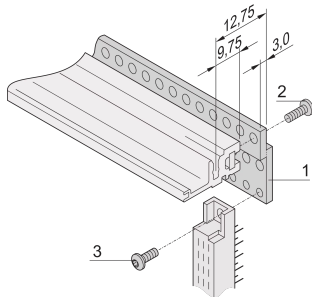

# Z-Rail for Connector, EN 60603-2, DIN 41612

Z-rail for connector in accordance with EN 60603-2 (DIN 41612).

## FEATURES

Z-rails are bolted to the subrack for connector mounting (rear horizontal rail type ST, threaded insert inserted)

For connectors to EN 60603-2 (DIN 41612)

Aluminum extrusion, anodized

Table 1/1

Catalog Number	Rack Width	Package Quantity	Length	Certifications	Quick Ship
30822-033	28HP	1	142.24mm	RoHS	No
30822-047	42HP	1	213.36mm	RoHS	No

Catalog Number	Rack Width	Package Quantity	Length	Certifications	Quick Ship
30822-065	60HP	1	304.8mm	RoHS	No
30822-089	84HP	1	426.72mm	RoHS	No
30822-166	4HP	1	20.32mm	RoHS	No
30822-170	8HP	1	40.64mm		No